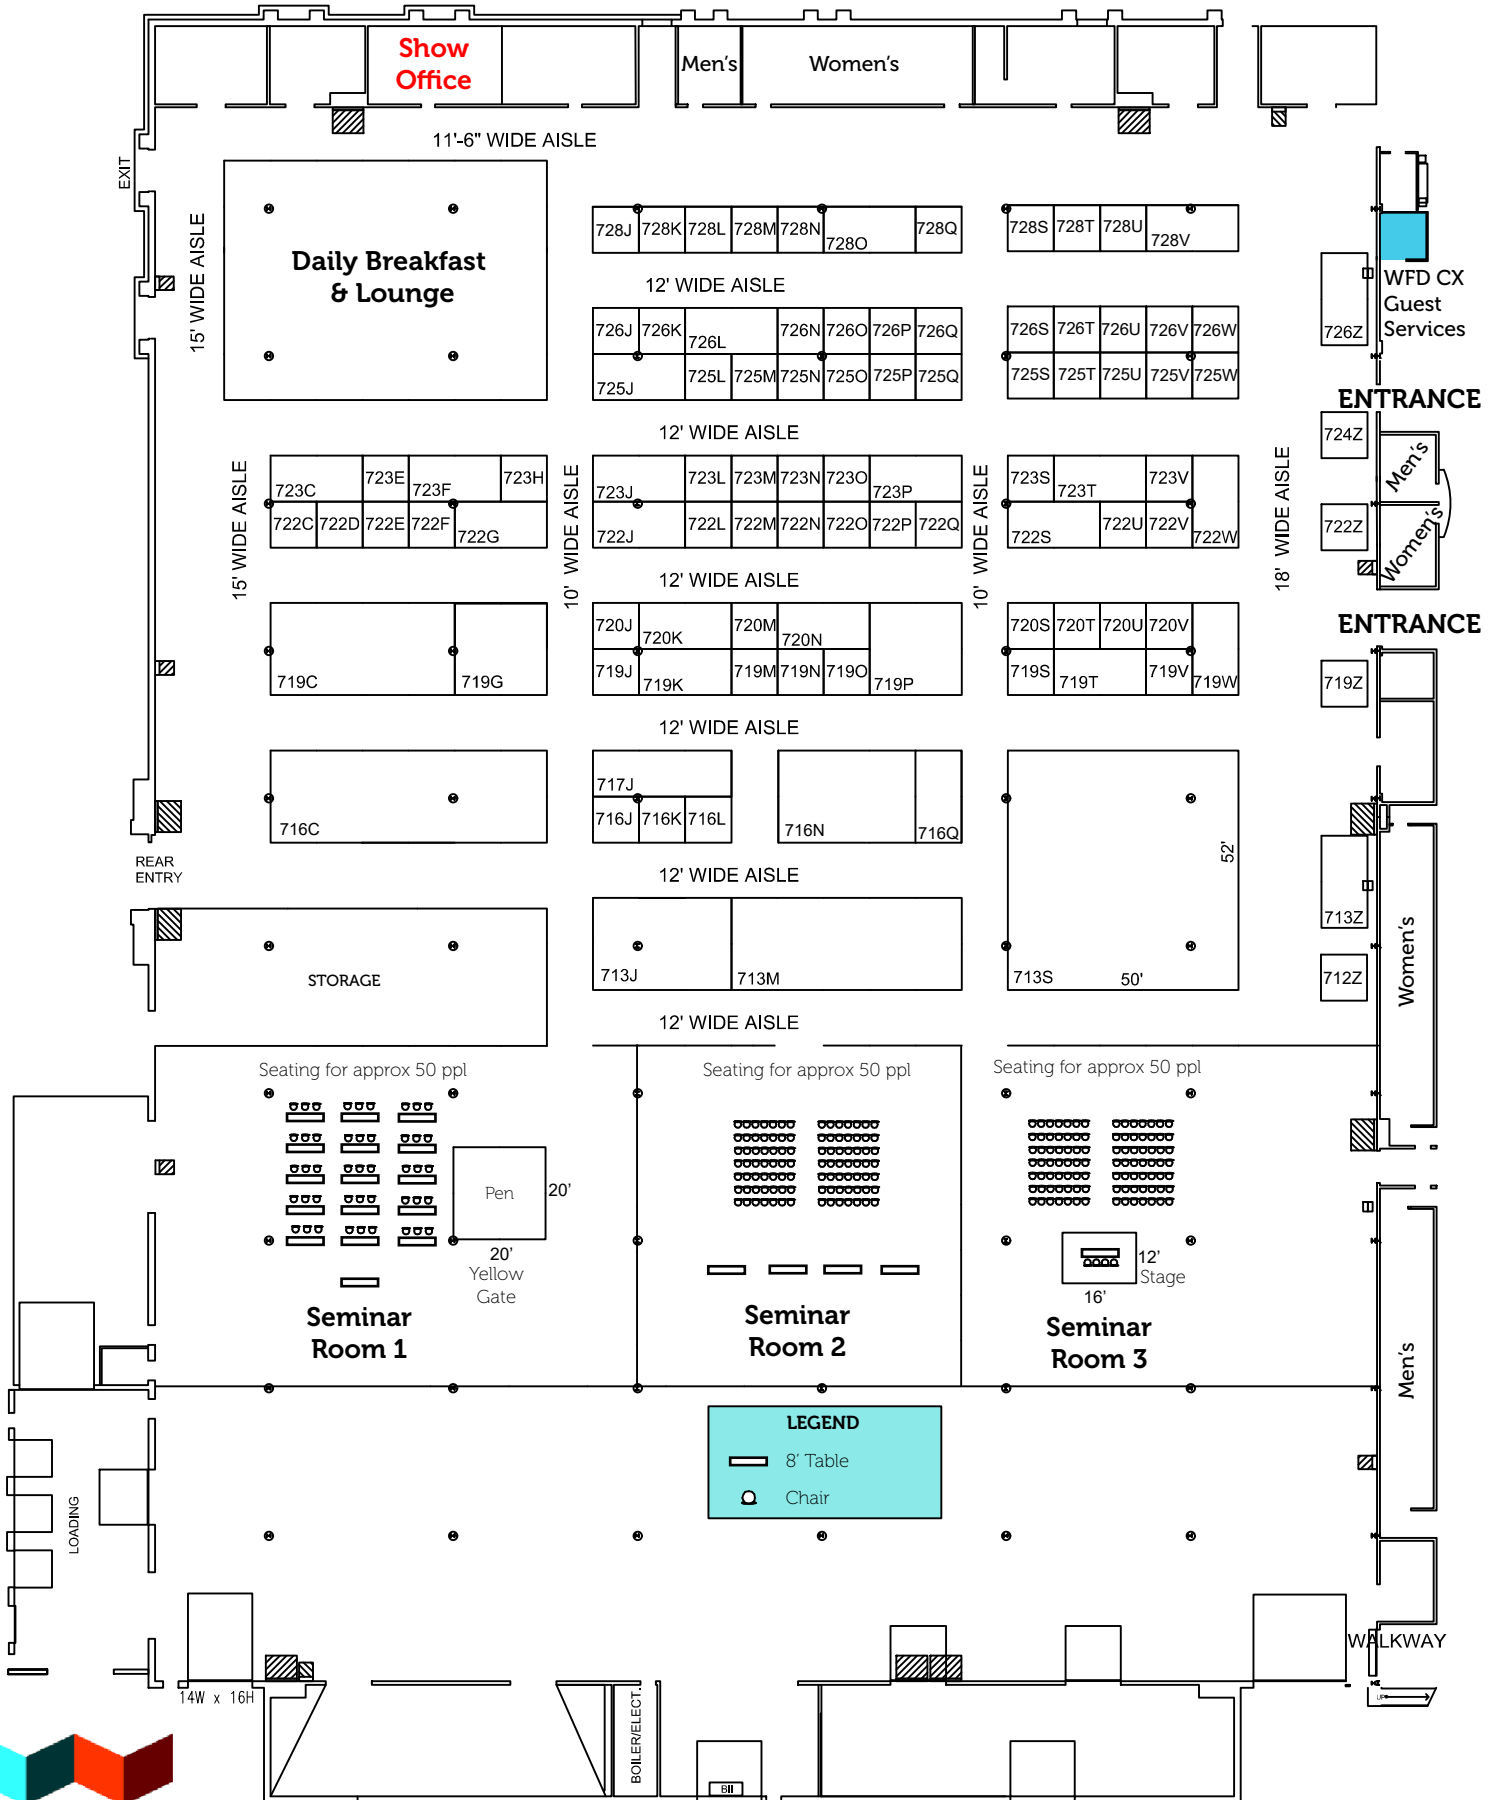

London Dairy Congress - February 7-8, 2018

Metroland Media Agriplex

LEGEND

8' Table
 Chair

LEGEND:

- FIRE HOSE CABINETS
- VENT
- FLOOR PORT
- BLDG COLUMN

Drawn by V.P.
 Date: 06/10/2017
 Total # of 100 s.f. Units: 301
 All arranged in various sized.
 SUBJECT TO ON-SITE VERIFICATION.